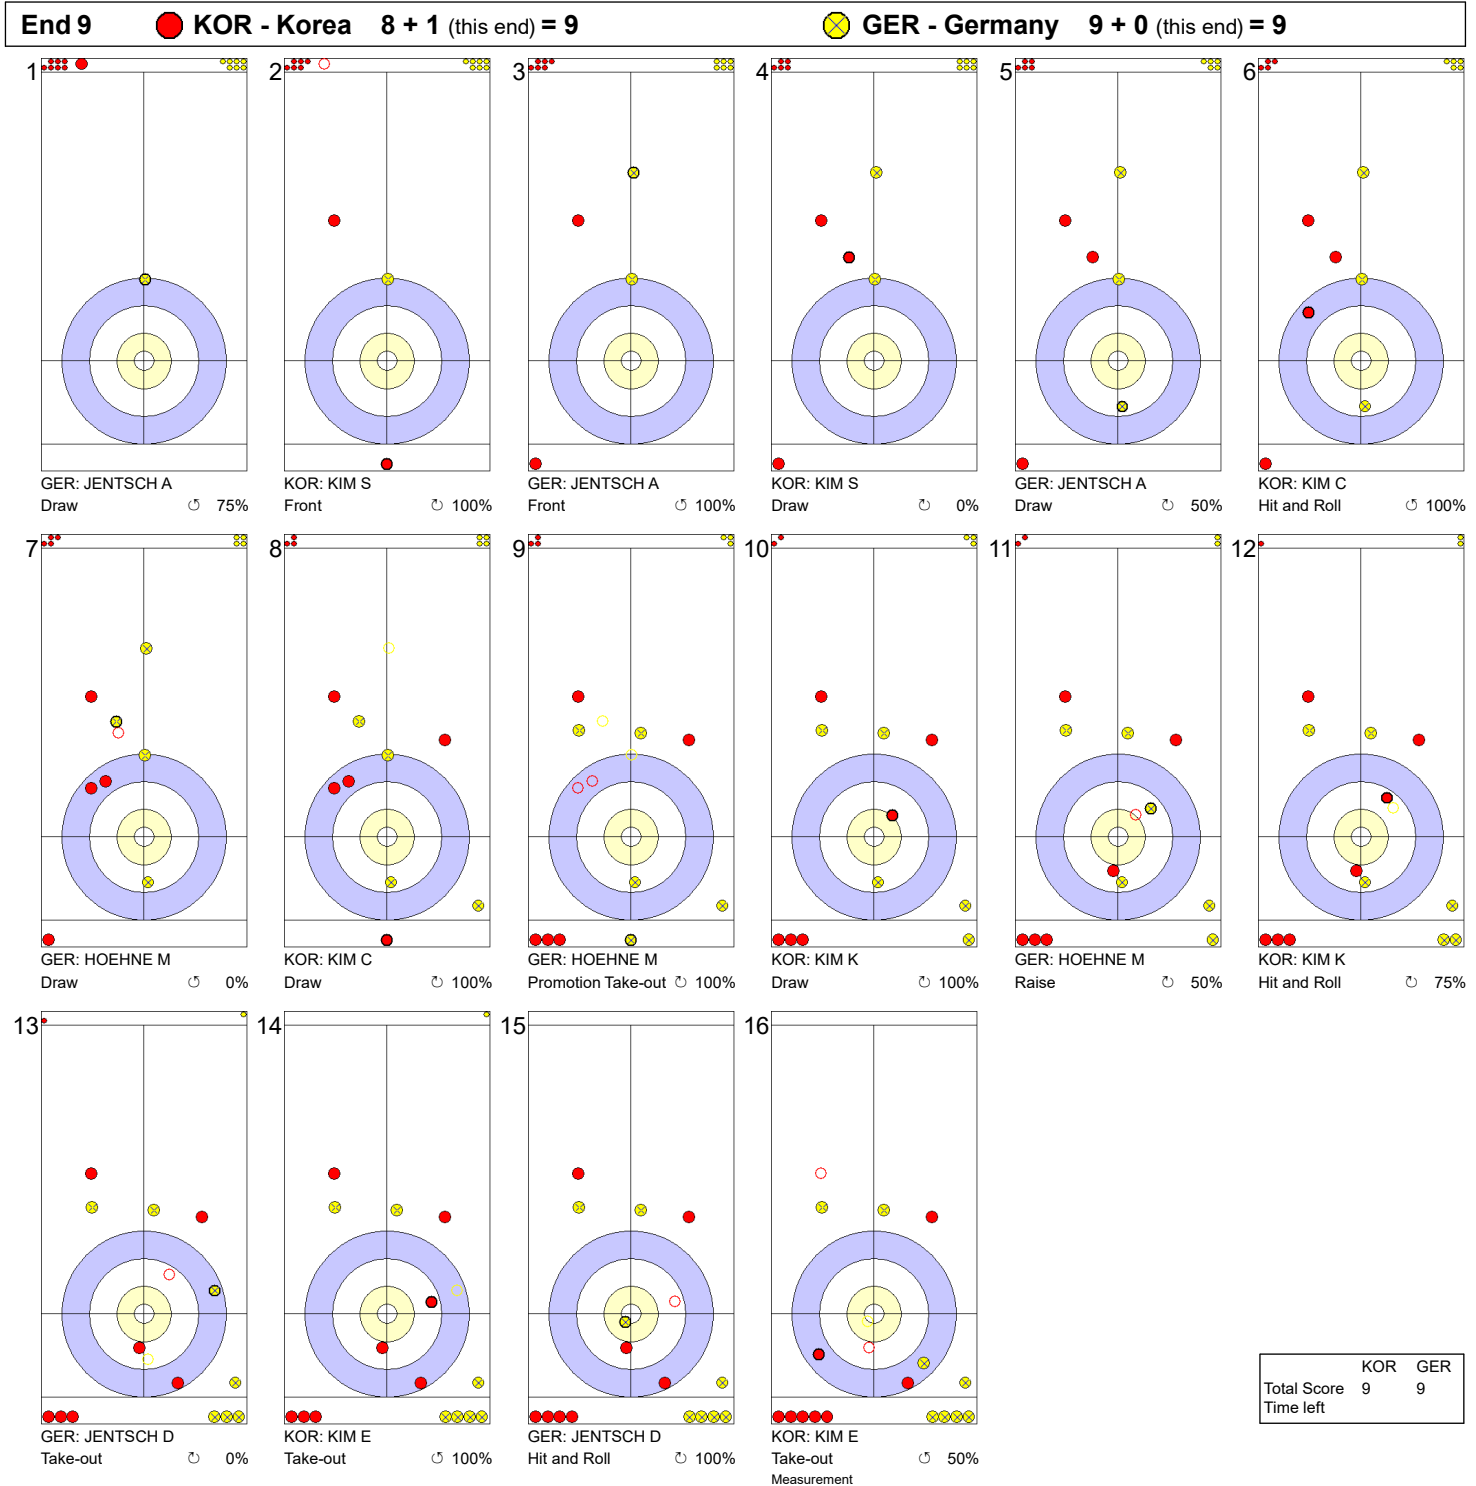

SAT 1 MAY 2021
Start Time 19:00

Round Robin Session 6 - Sheet B

Game - Shot by Shot

Legend:
 ↻ Clockwise ↺ Counter-clockwise - Not considered

SAT 1 MAY 2021
Start Time 19:00

Round Robin Session 6 - Sheet B

Game - Shot by Shot

Legend:
 ↻ Clockwise ↺ Counter-clockwise - Not considered

SAT 1 MAY 2021
Start Time 19:00

Round Robin Session 6 - Sheet B

Game - Shot by Shot

End 8 ● **KOR - Korea** 8 + 0 (this end) = 8 ⊗ **GER - Germany** 6 + 3 (this end) = 9

Legend:
↻ Clockwise ↺ Counter-clockwise - Not considered

SAT 1 MAY 2021
Start Time 19:00

Round Robin Session 6 - Sheet B

Game - Shot by Shot

Legend:
 ↻ Clockwise ↺ Counter-clockwise - Not considered

SAT 1 MAY 2021
Start Time 19:00

Round Robin Session 6 - Sheet B

Game - Shot by Shot

Legend:
 ↻ Clockwise ↺ Counter-clockwise - Not considered