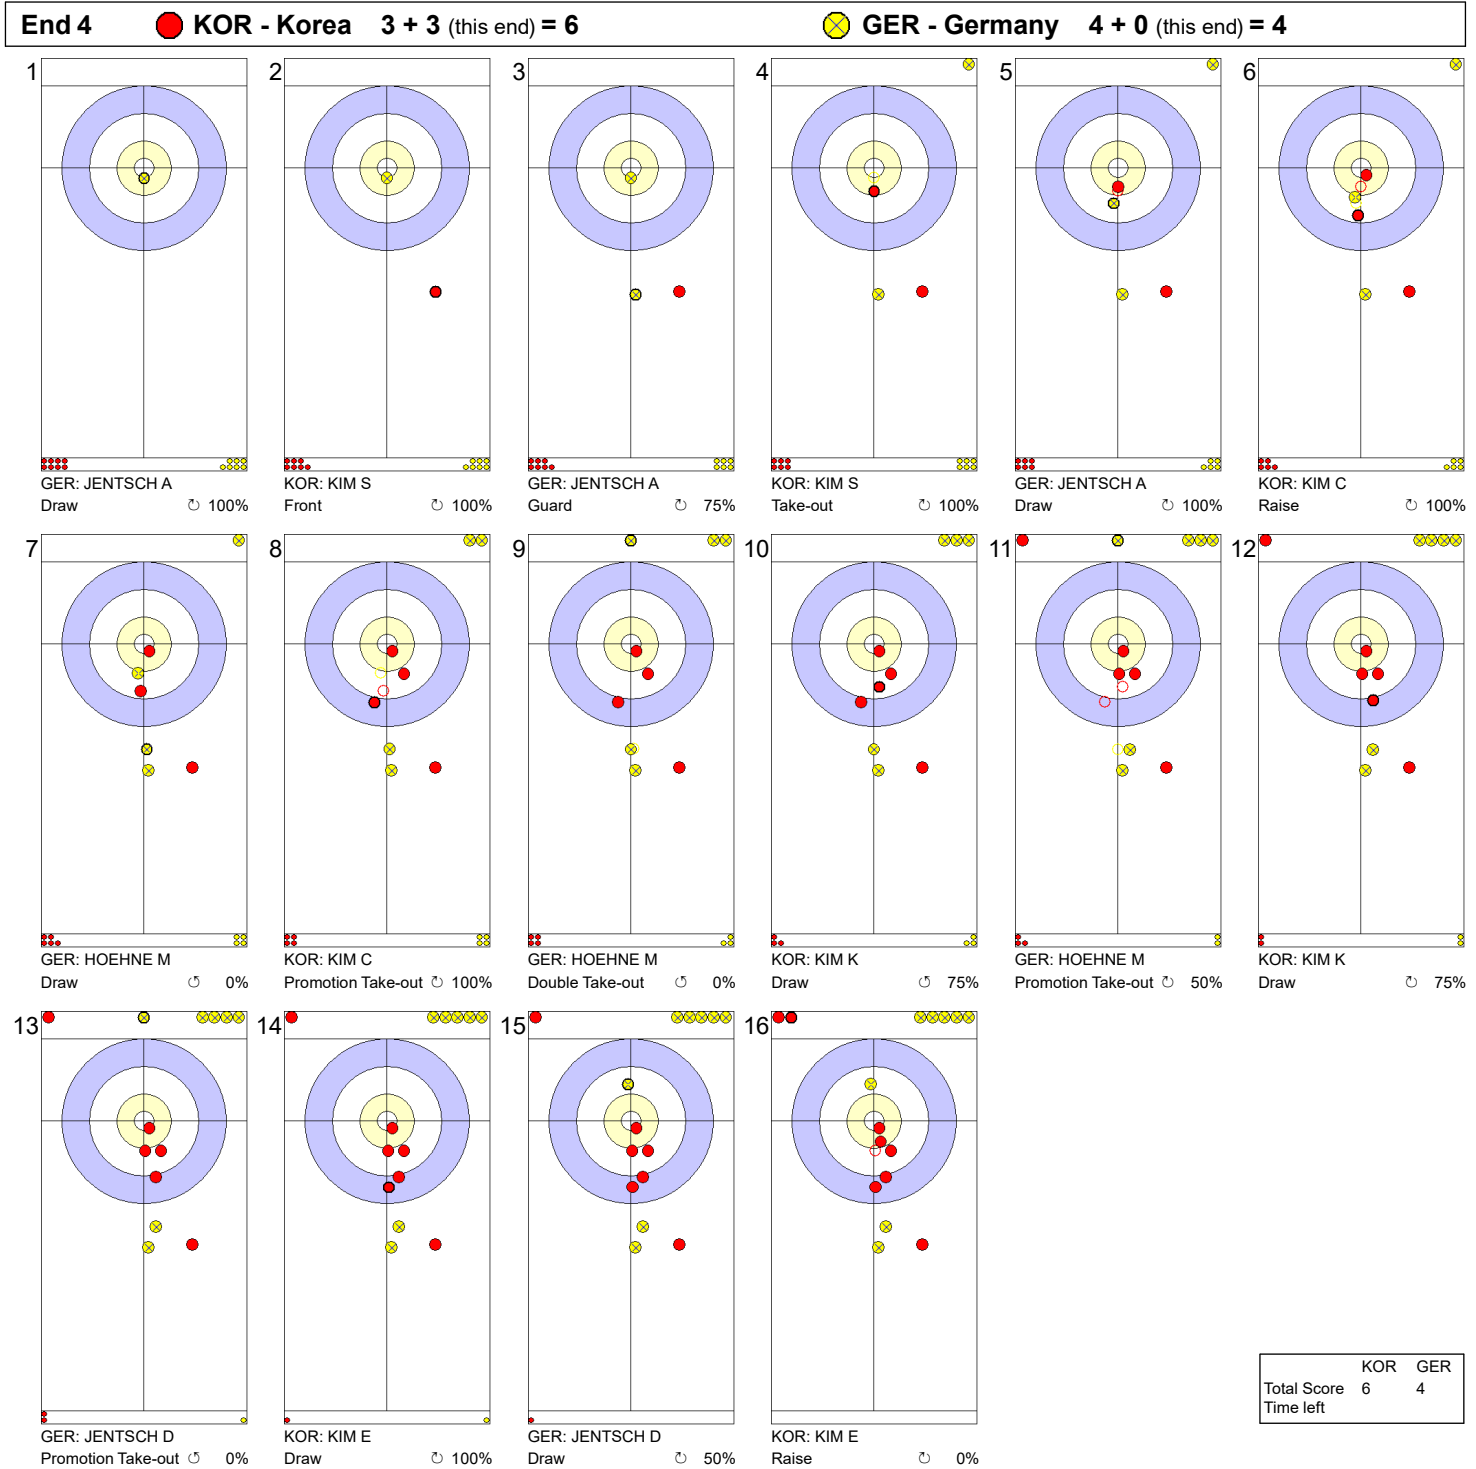

SAT 1 MAY 2021
Start Time 19:00

Round Robin Session 6 - Sheet B

Game - Shot by Shot

Legend:
↻ Clockwise   ↺ Counter-clockwise   - Not considered