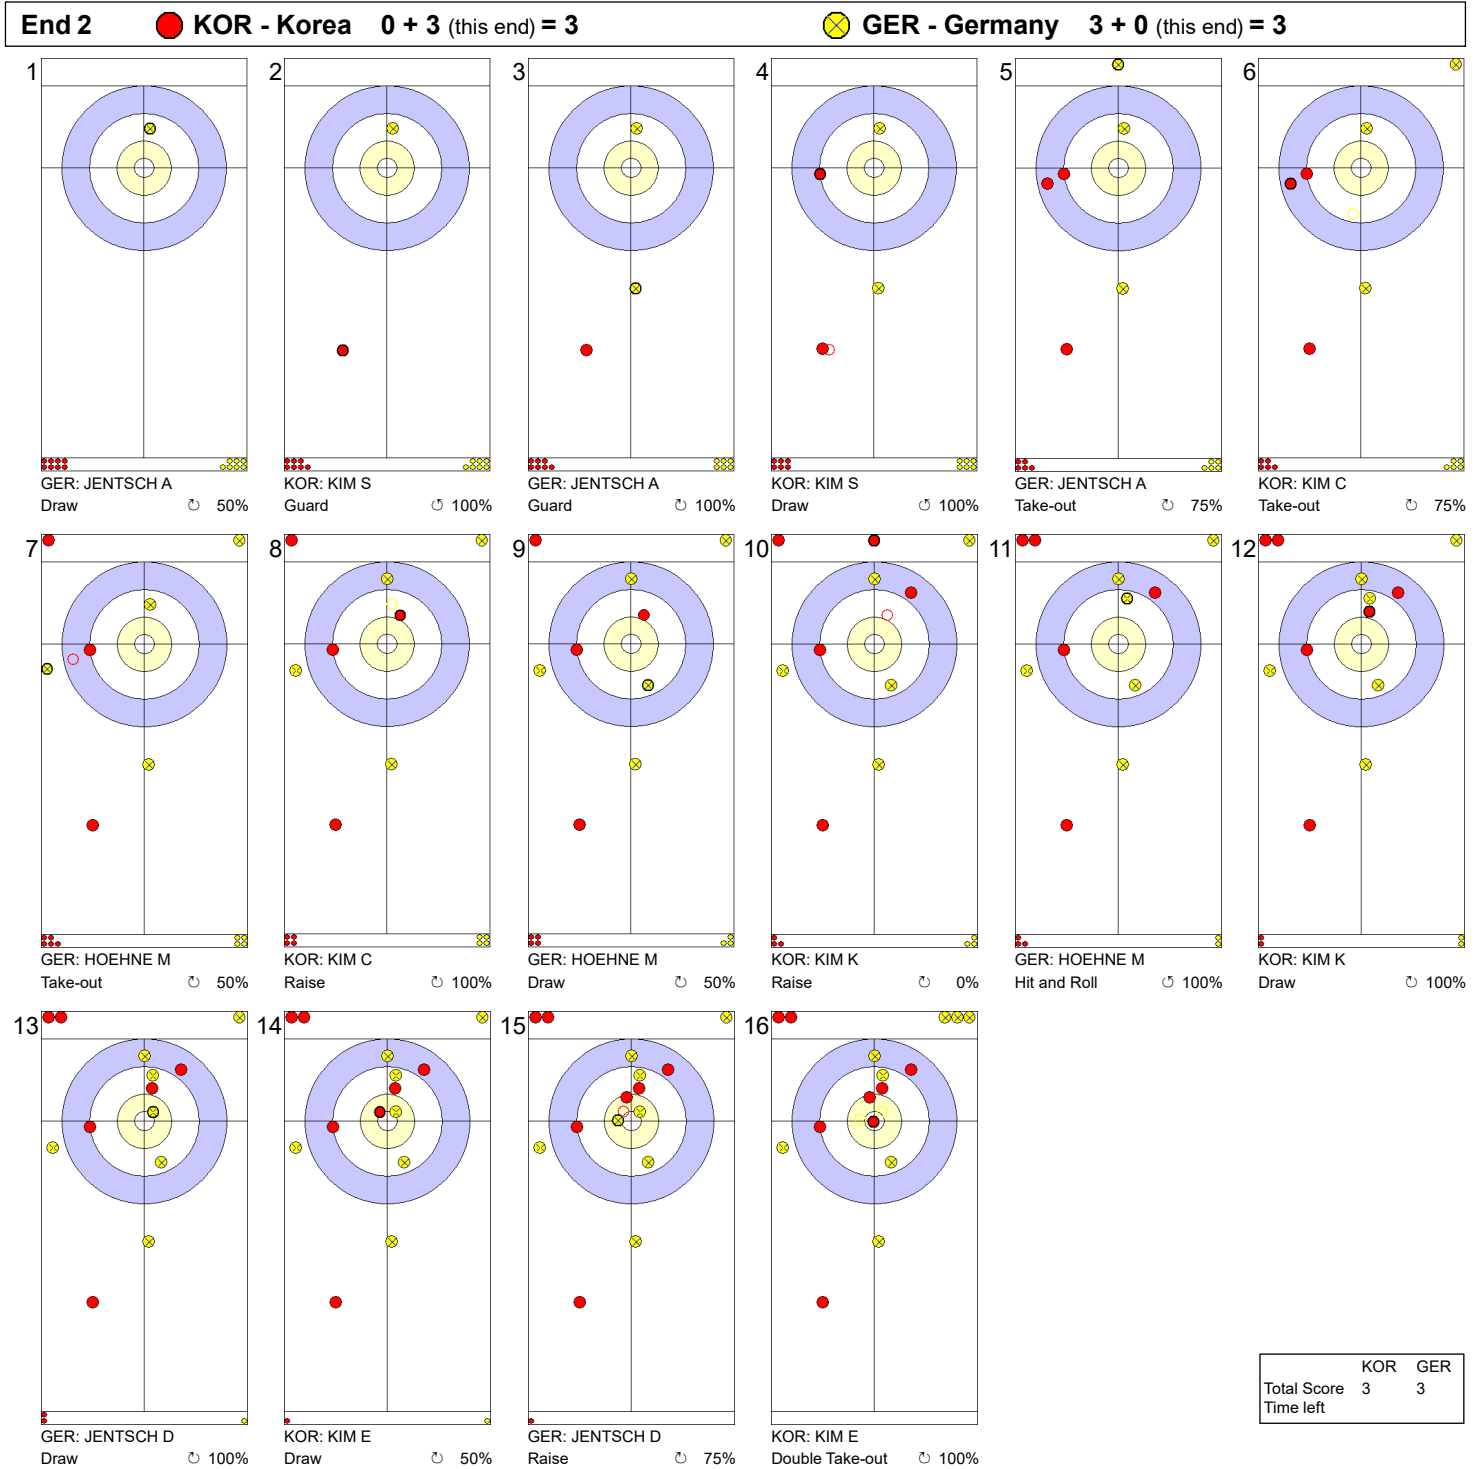

SAT 1 MAY 2021
Start Time 19:00

Round Robin Session 6 - Sheet B

Game - Shot by Shot

Legend:
↻ Clockwise   ↺ Counter-clockwise   - Not considered