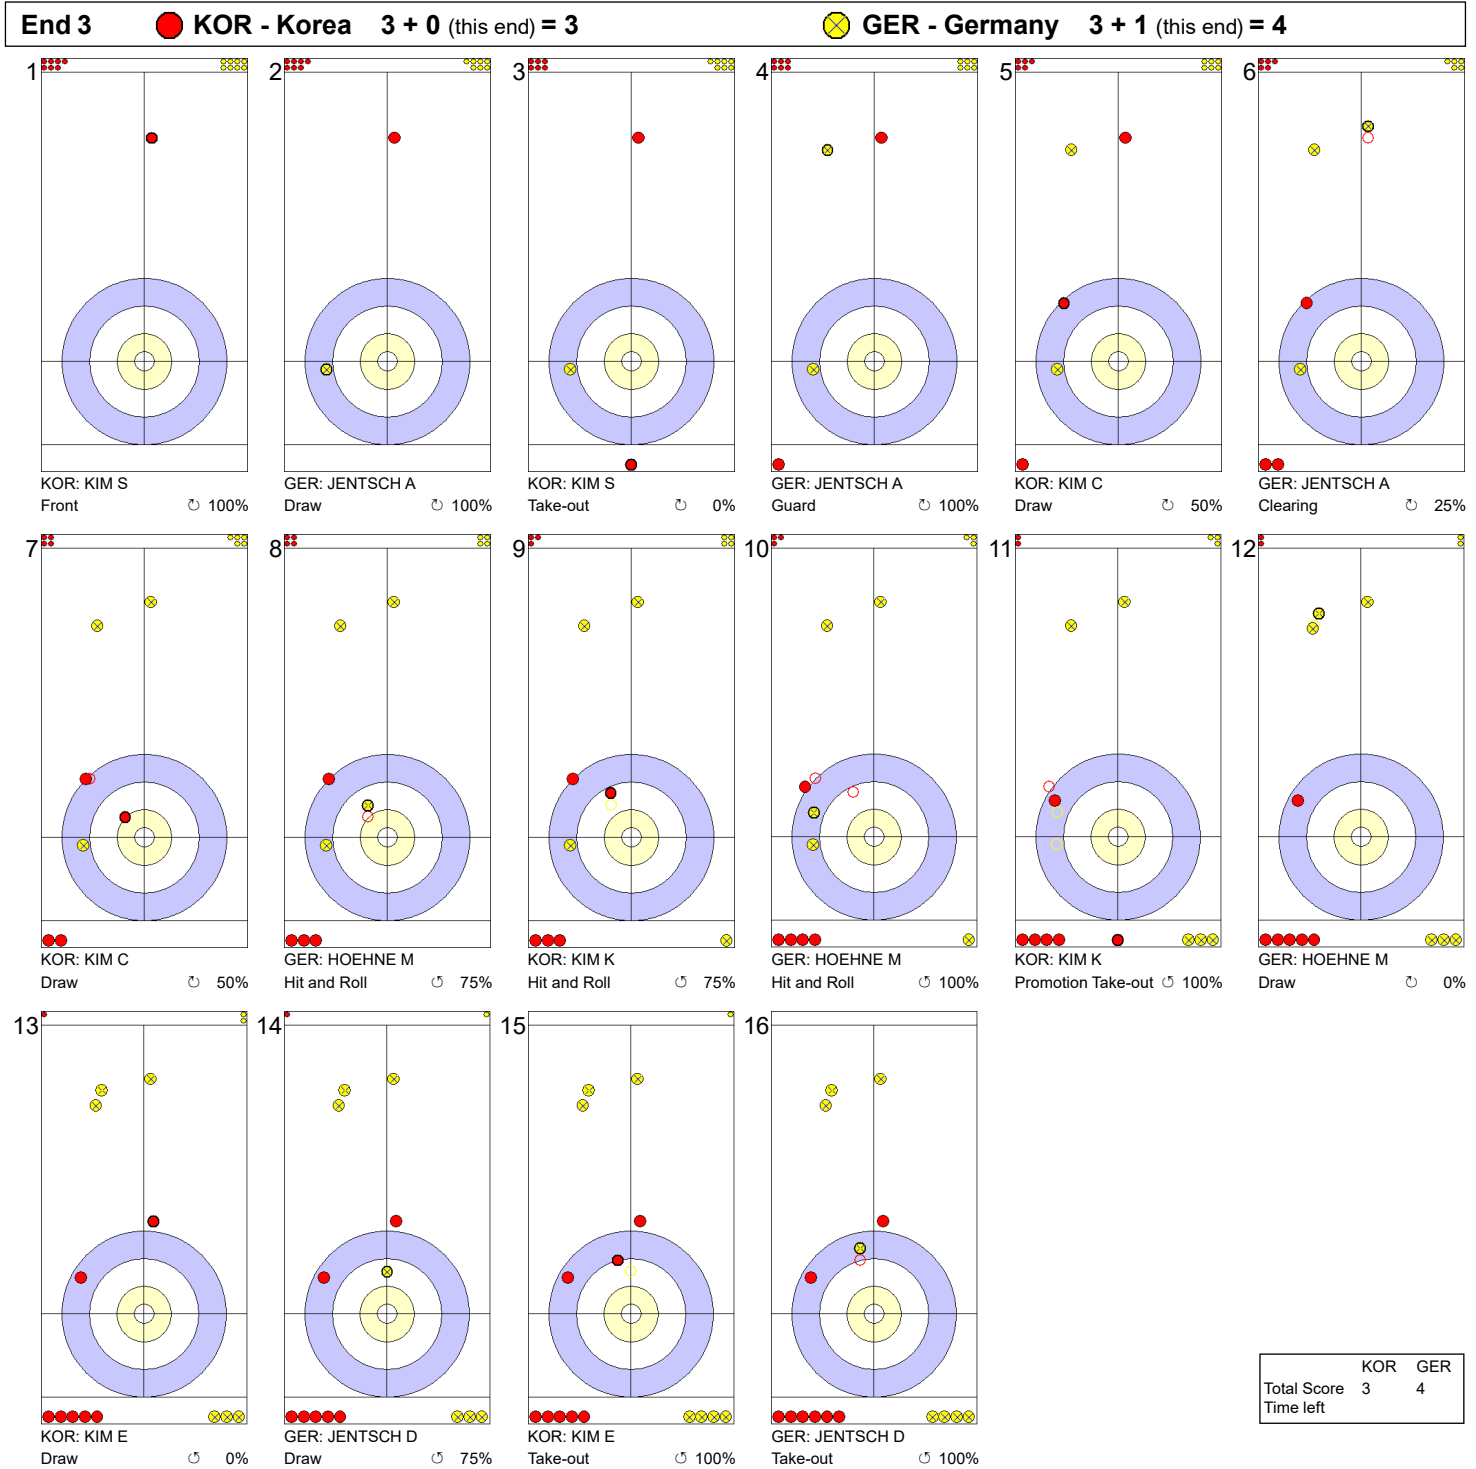

SAT 1 MAY 2021
Start Time 19:00

Round Robin Session 6 - Sheet B

Game - Shot by Shot

Legend:
Clockwise
Counter-clockwise
- Not considered