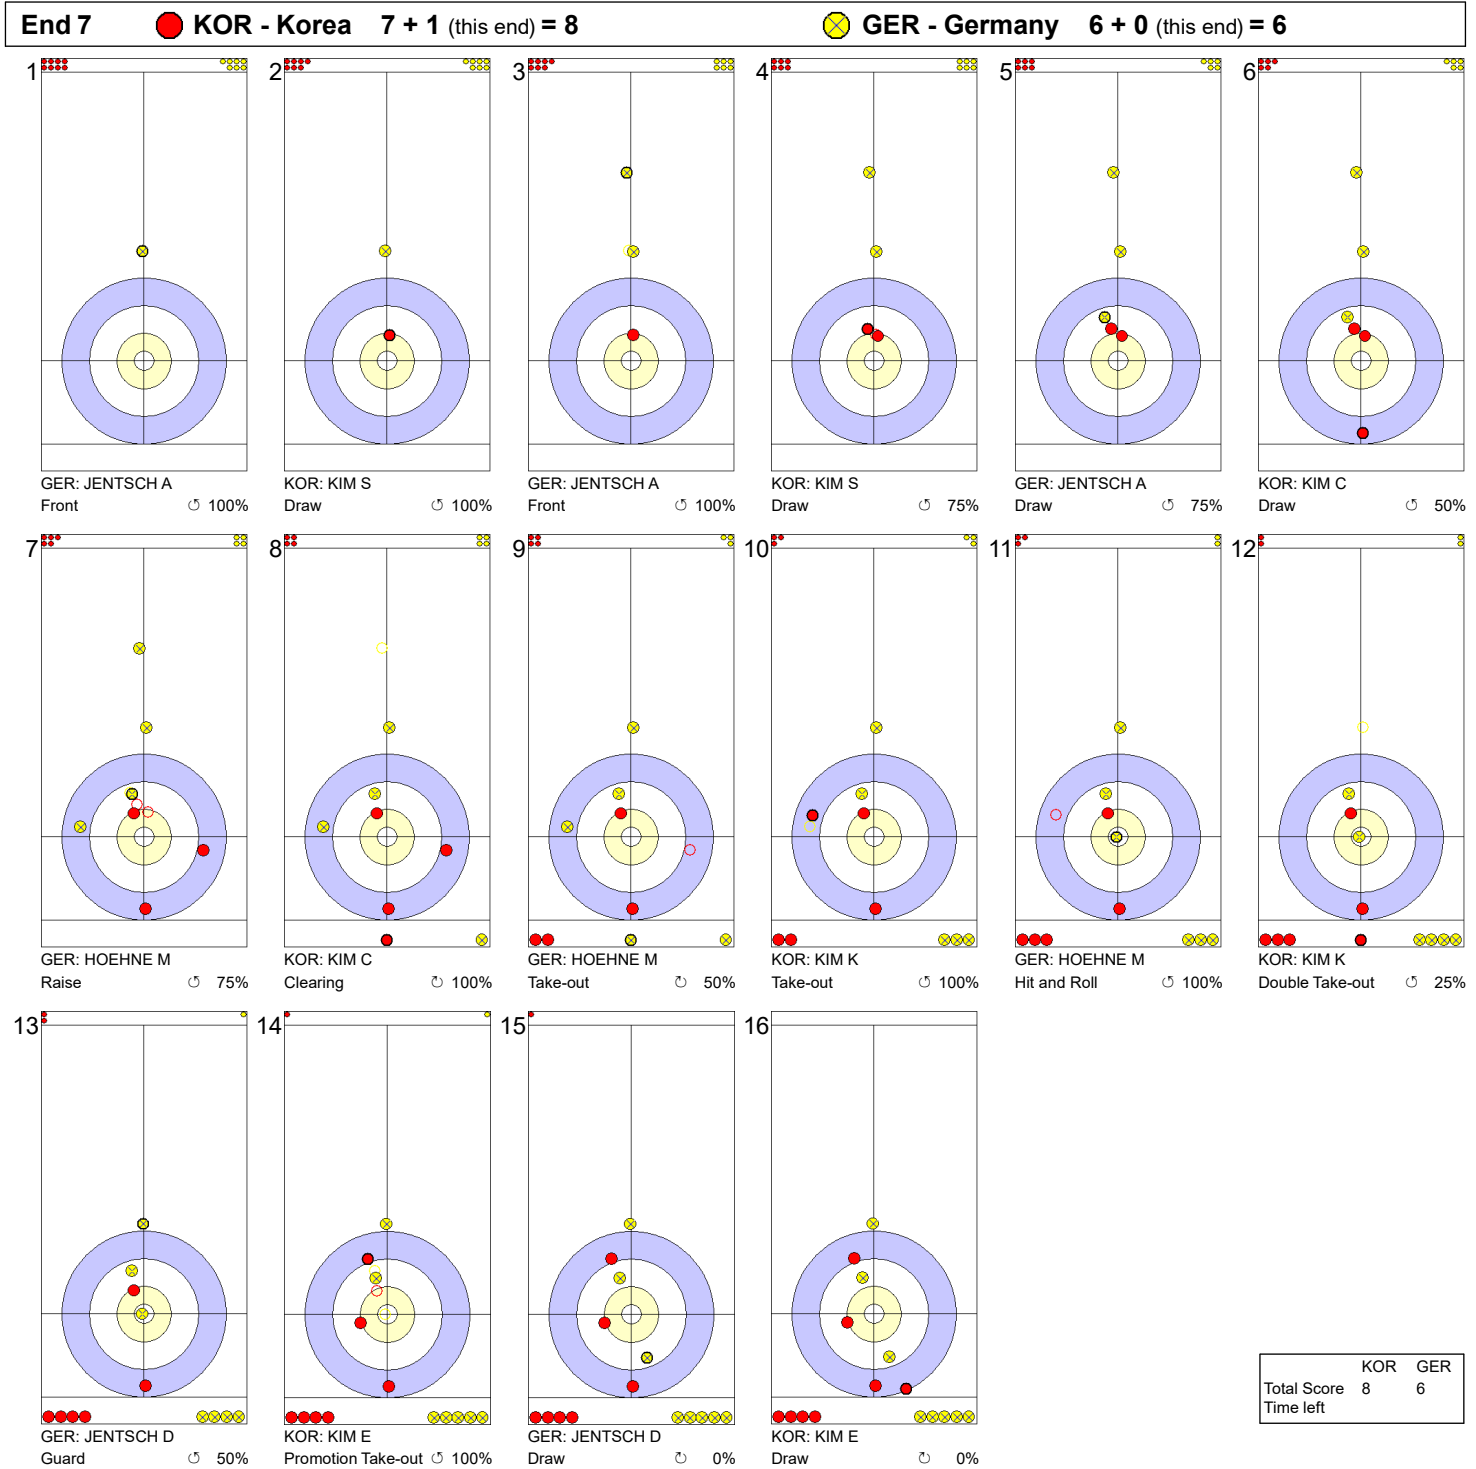

Round Robin Session 6 - Sheet B

Game - Shot by Shot

Legend:
 ↻ Clockwise ↺ Counter-clockwise - Not considered

SAT 1 MAY 2021
Start Time 19:00

Round Robin Session 6 - Sheet B

Game - Shot by Shot

Legend:
 ↻ Clockwise ↺ Counter-clockwise - Not considered

SAT 1 MAY 2021
Start Time 19:00

Round Robin Session 6 - Sheet B

Game - Shot by Shot

Legend:
 ↻ Clockwise ↺ Counter-clockwise - Not considered

SAT 1 MAY 2021
Start Time 19:00

Round Robin Session 6 - Sheet B

Game - Shot by Shot

Legend:
 ↻ Clockwise ↺ Counter-clockwise - Not considered

SAT 1 MAY 2021
Start Time 19:00

Round Robin Session 6 - Sheet B

Game - Shot by Shot

End 8 ● **KOR - Korea** 8 + 0 (this end) = 8 ⊗ **GER - Germany** 6 + 3 (this end) = 9

Legend:
↻ Clockwise ↺ Counter-clockwise - Not considered

SAT 1 MAY 2021
Start Time 19:00

Round Robin Session 6 - Sheet B

Game - Shot by Shot

Legend:
 ↻ Clockwise ↺ Counter-clockwise - Not considered

SAT 1 MAY 2021
Start Time 19:00