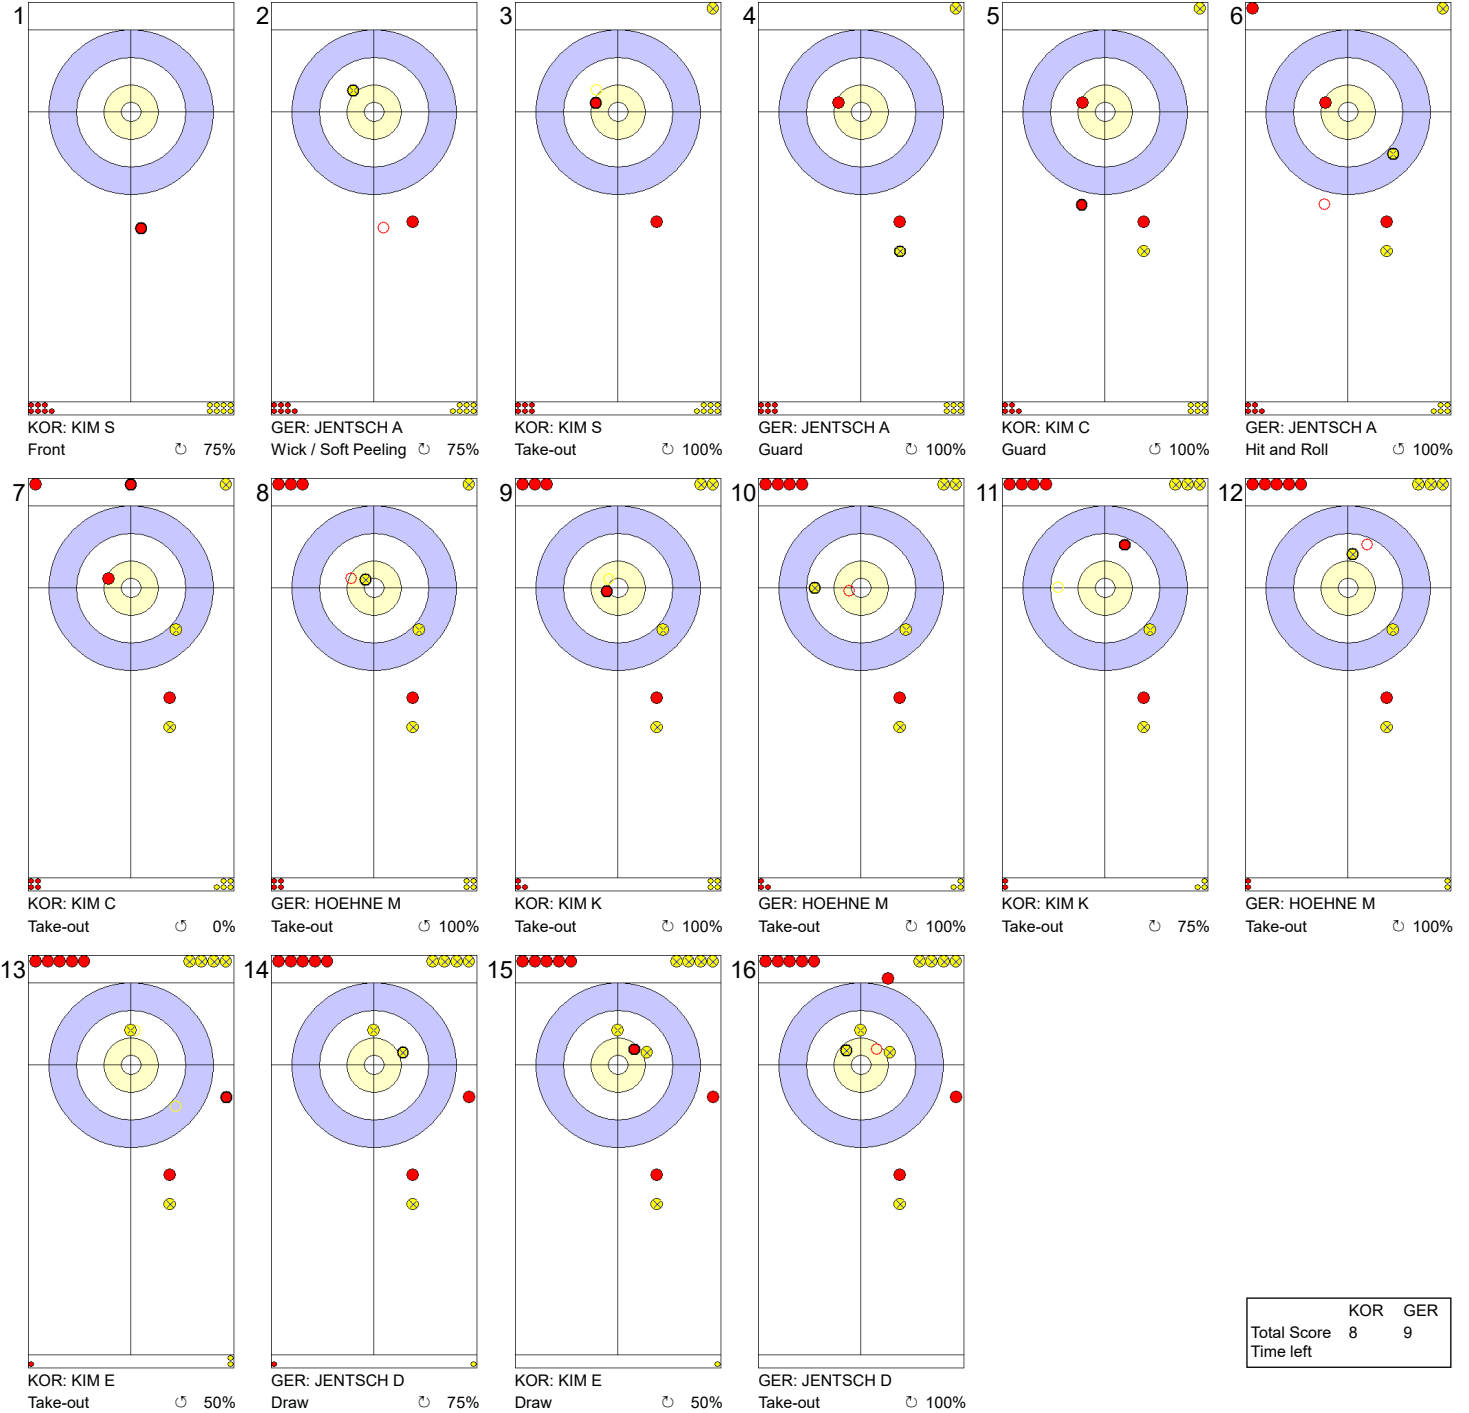

SAT 1 MAY 2021
Start Time 19:00

Round Robin Session 6 - Sheet B

Game - Shot by Shot

Legend:
 ↻ Clockwise ↺ Counter-clockwise - Not considered

SAT 1 MAY 2021
Start Time 19:00

Round Robin Session 6 - Sheet B

Game - Shot by Shot

Legend:
 ↻ Clockwise ↺ Counter-clockwise - Not considered

SAT 1 MAY 2021
Start Time 19:00

Round Robin Session 6 - Sheet B

Game - Shot by Shot

End 8 ● **KOR - Korea** 8 + 0 (this end) = 8 ⊗ **GER - Germany** 6 + 3 (this end) = 9

Legend:
↻ Clockwise ↺ Counter-clockwise - Not considered

SAT 1 MAY 2021
Start Time 19:00

Round Robin Session 6 - Sheet B

Game - Shot by Shot

Legend:
 ↻ Clockwise ↺ Counter-clockwise - Not considered

SAT 1 MAY 2021
Start Time 19:00

Round Robin Session 6 - Sheet B

Game - Shot by Shot

Legend:
 ↻ Clockwise ↺ Counter-clockwise - Not considered