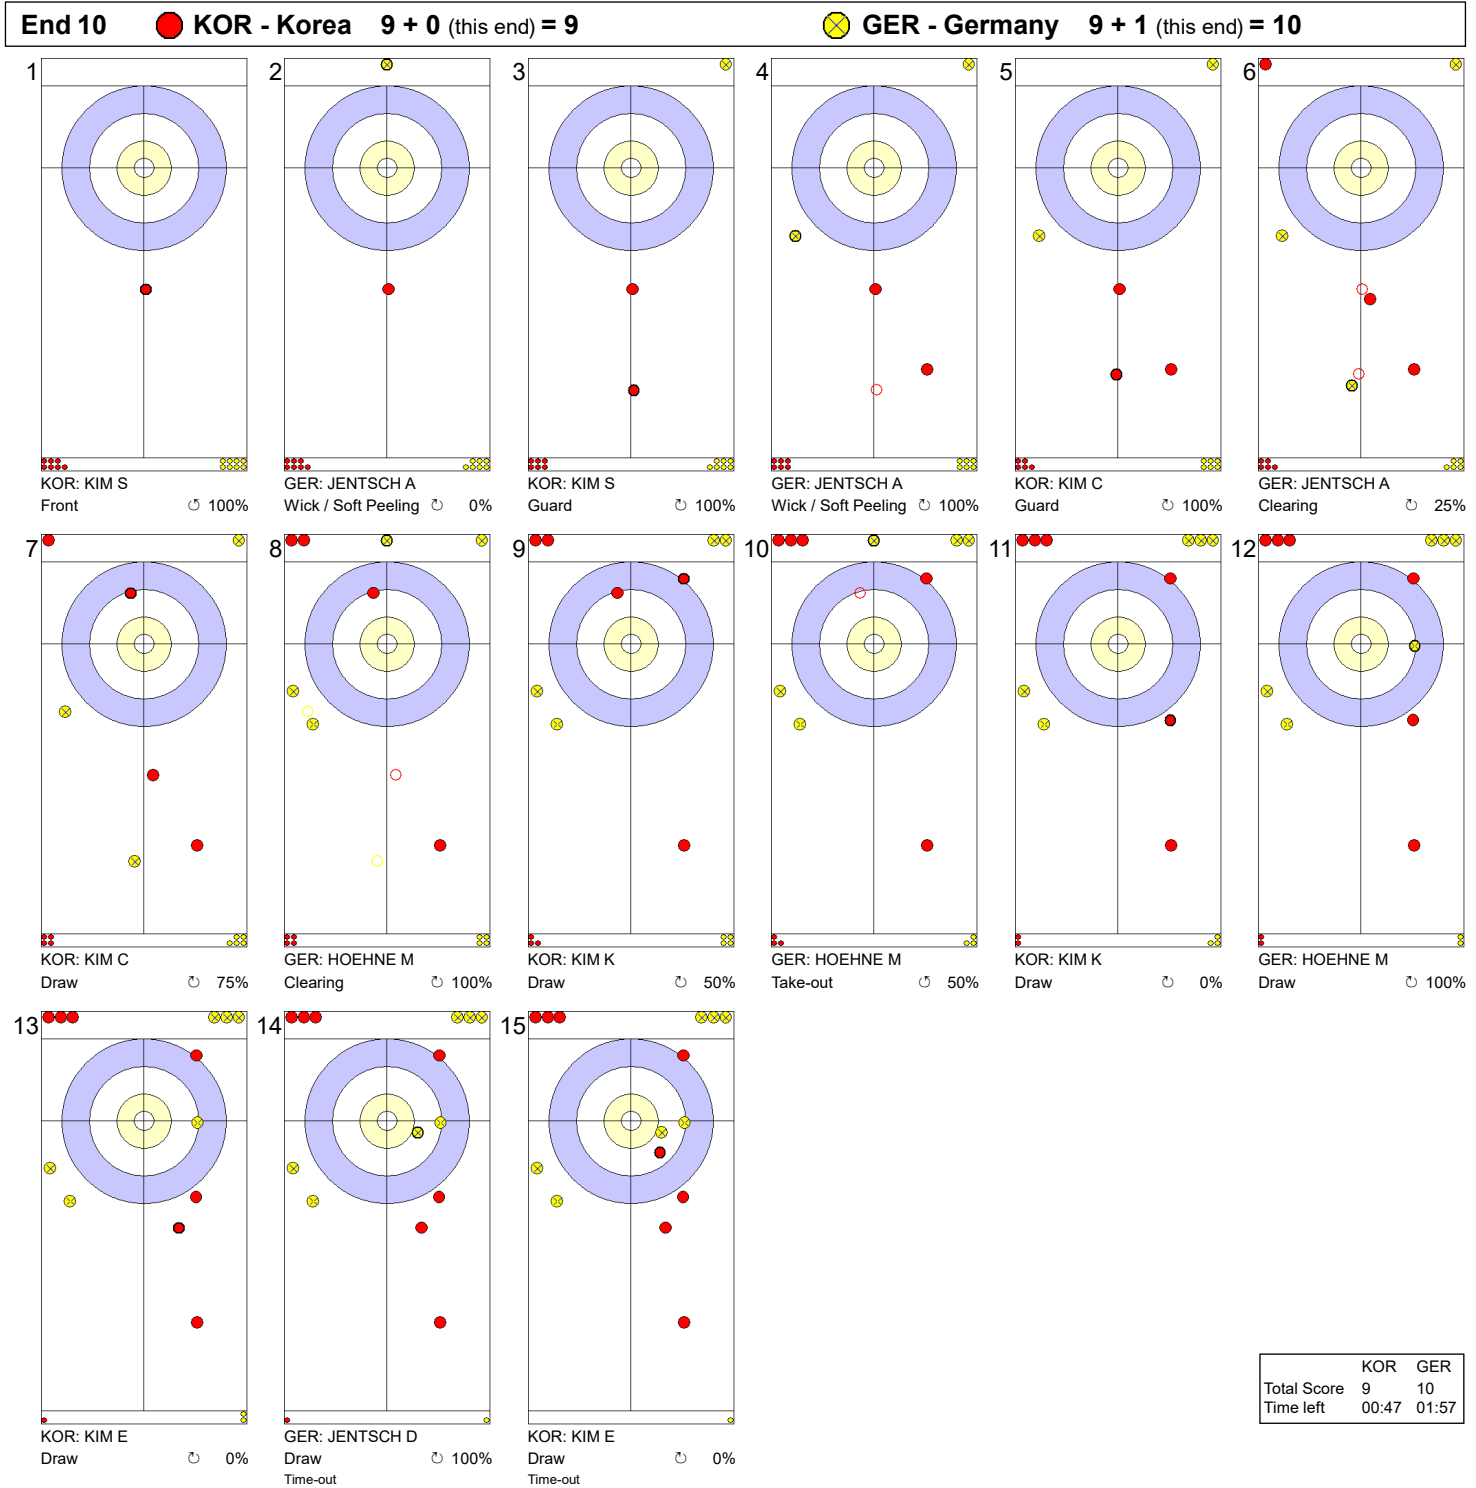

SAT 1 MAY 2021
Start Time 19:00

Round Robin Session 6 - Sheet B

Game - Shot by Shot

Legend:
 ↻ Clockwise ↺ Counter-clockwise - Not considered

SAT 1 MAY 2021
Start Time 19:00

Round Robin Session 6 - Sheet B

Game - Shot by Shot

Legend:
 ↻ Clockwise ↺ Counter-clockwise - Not considered

SAT 1 MAY 2021
Start Time 19:00

Round Robin Session 6 - Sheet B

Game - Shot by Shot

End 8 ● **KOR - Korea** 8 + 0 (this end) = 8 ⊗ **GER - Germany** 6 + 3 (this end) = 9

Legend:
↻ Clockwise ↺ Counter-clockwise - Not considered

SAT 1 MAY 2021
Start Time 19:00

Round Robin Session 6 - Sheet B

Game - Shot by Shot

Legend:
 ↻ Clockwise ↺ Counter-clockwise - Not considered

SAT 1 MAY 2021
Start Time 19:00

Round Robin Session 6 - Sheet B

Game - Shot by Shot

Legend:
 ↻ Clockwise ↺ Counter-clockwise - Not considered