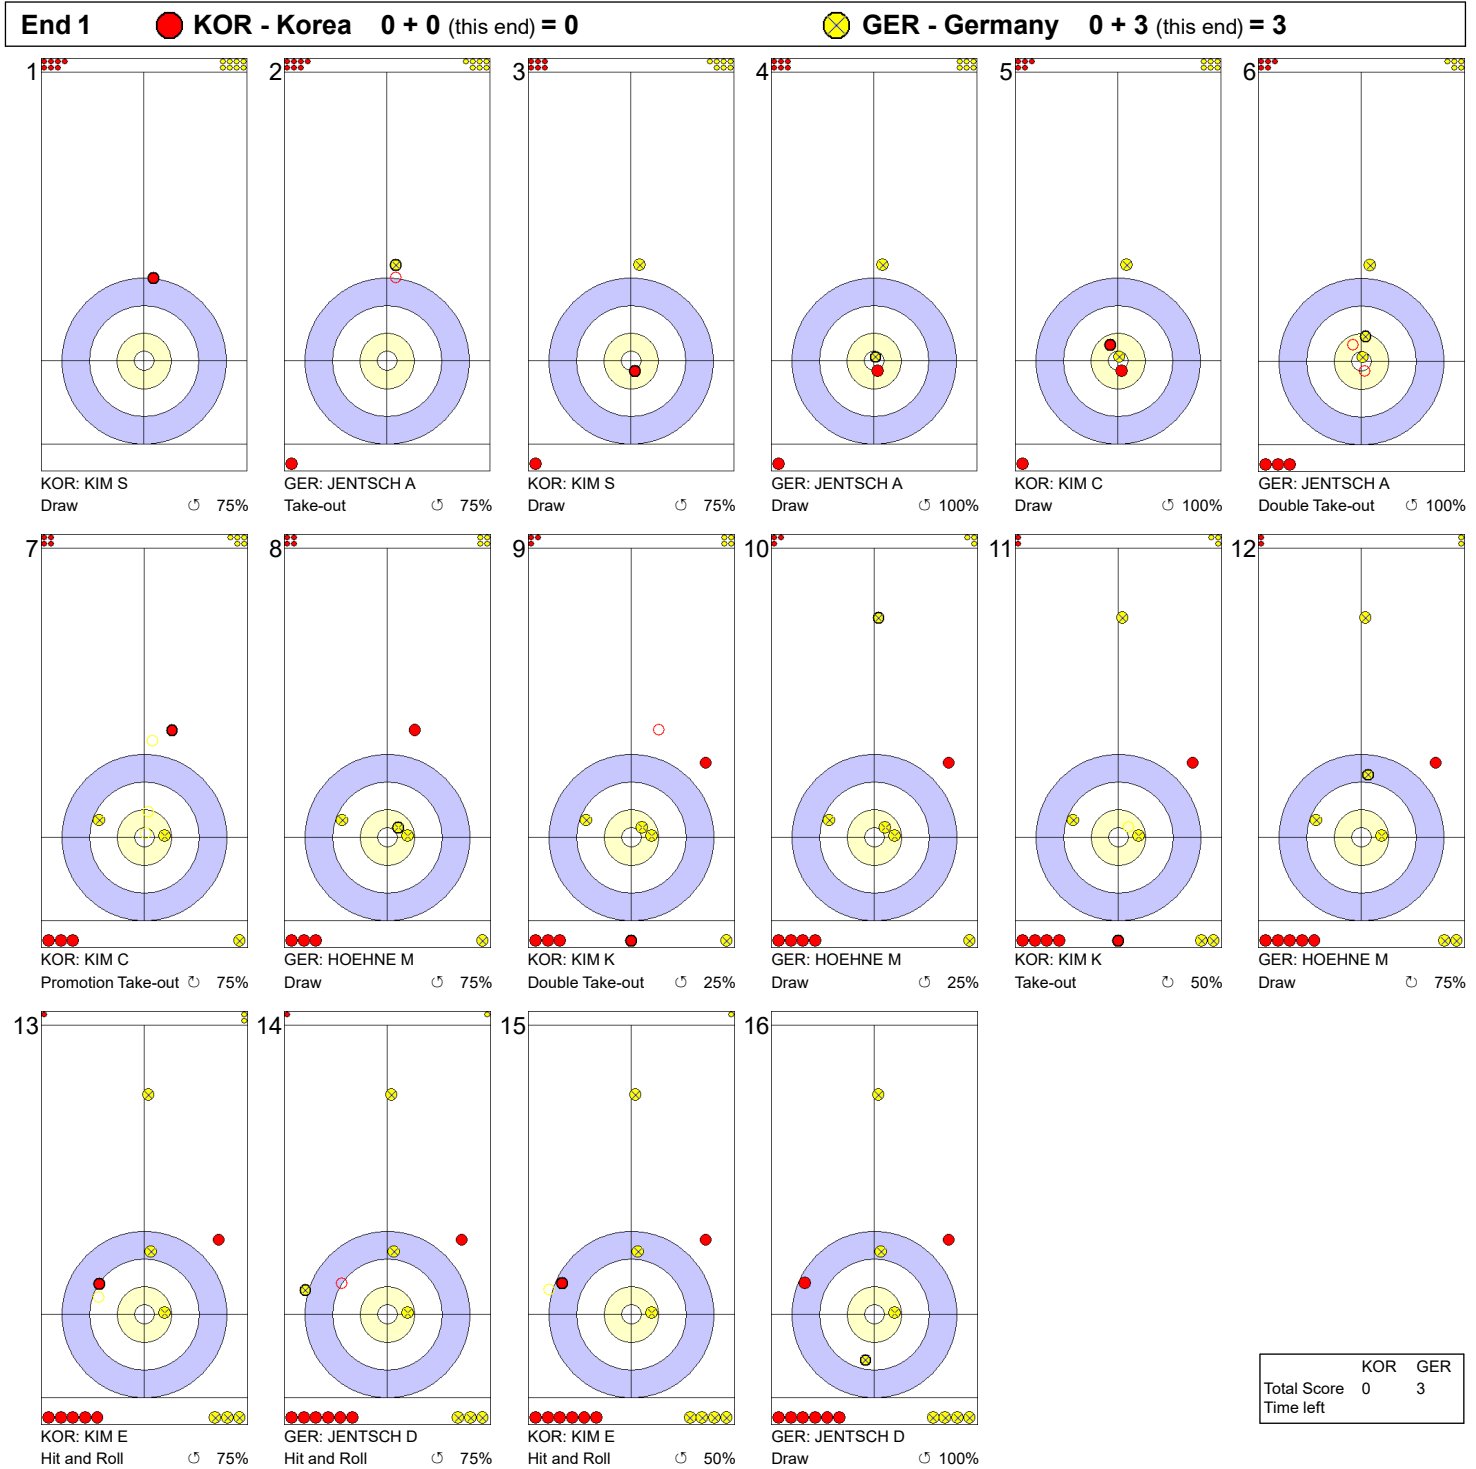

SAT 1 MAY 2021
Start Time 19:00

Round Robin Session 6 - Sheet B

Game - Shot by Shot

Legend:
Clockwise
Counter-clockwise
- Not considered